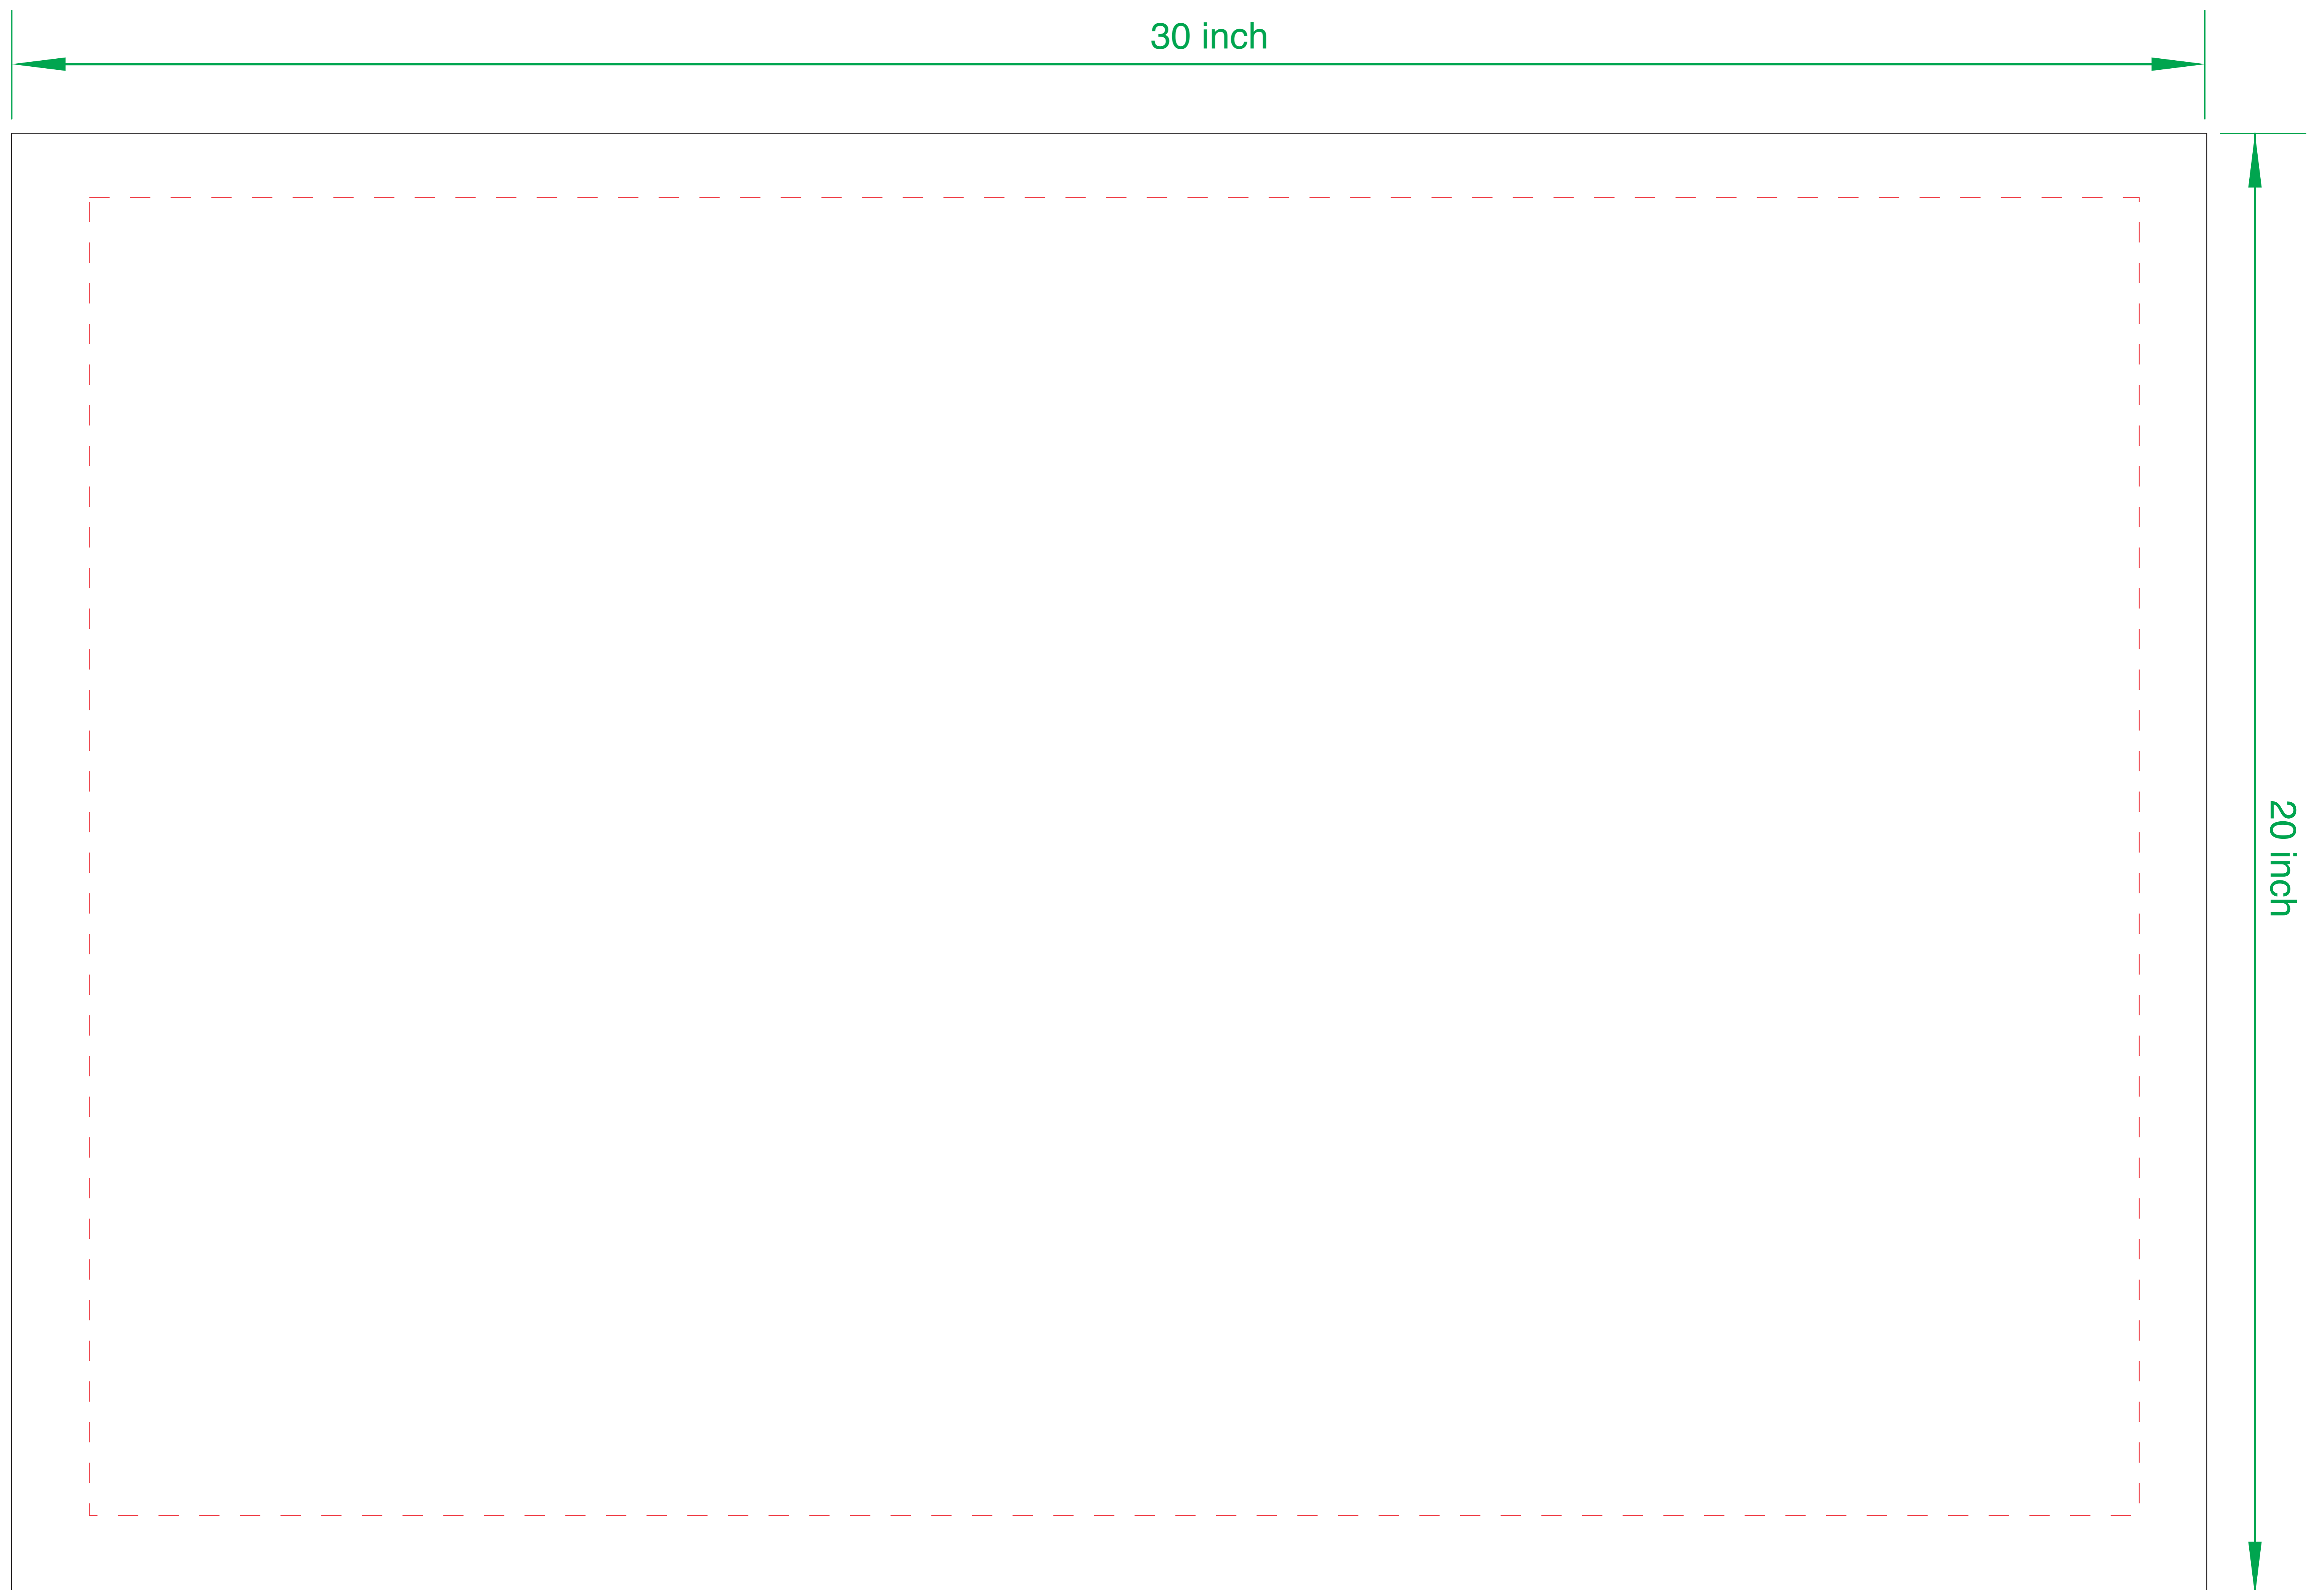

# 30x20 inch Template

## Artwork guidelines:

### BLACK KEYLINE:

Actual size of poster.  
Add 5mm bleed if required.

### RED DASHED LINE:

Safe print area. Keep  
important text and  
information within this area