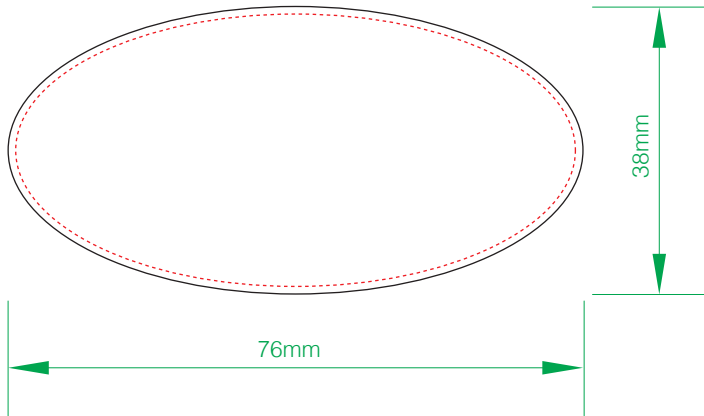

Oval Name Badge

CATER SIGNS

Artwork guidelines:

BLACK KEYLINE:

Actual size of name badge.

RED DASHED LINE:

Safe print area (2mm from edge).
Keep important text and
information within this area