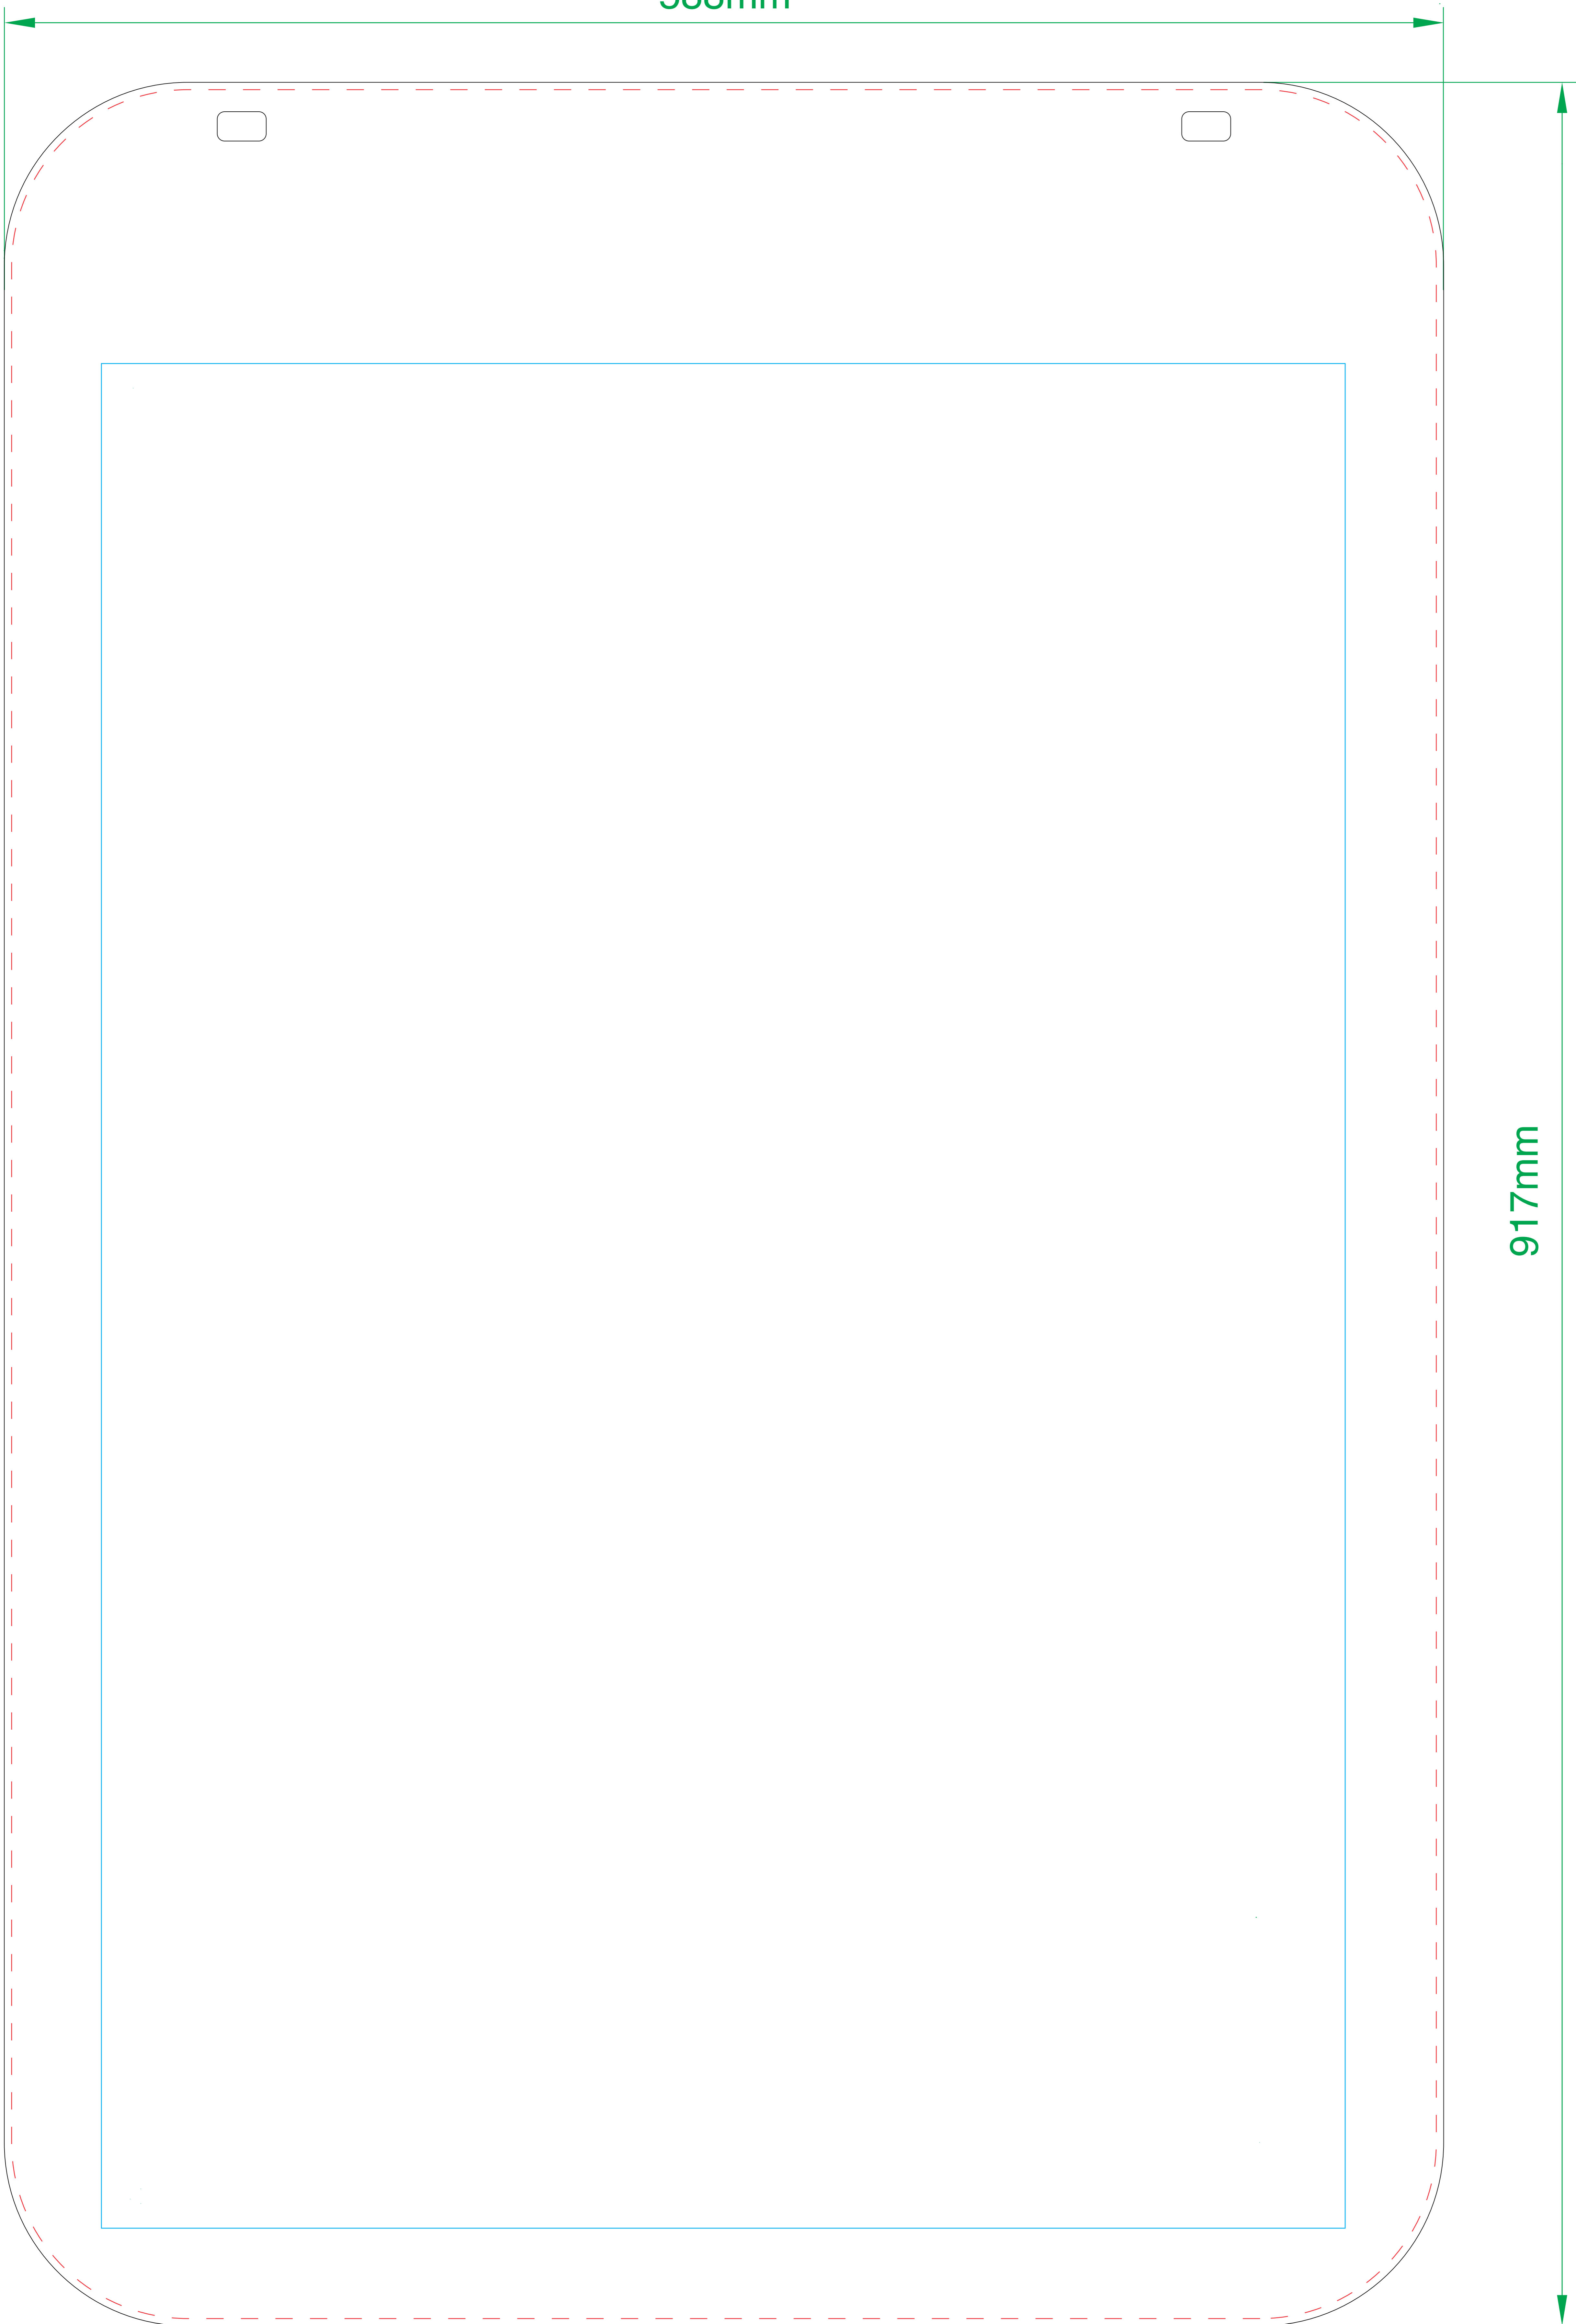

588mm

917mm

Artwork guidelines:

BLACK KEYLINE:

Actual size of panel.
Add 5mm bleed all around
the panel if required.

RED DASHED LINE:

Safe print area. Keep important text
and information within this area

BLUE LINE:

Fill with background design or colour.
Avoid placing artwork in this area. This
is the poster insert size and position.