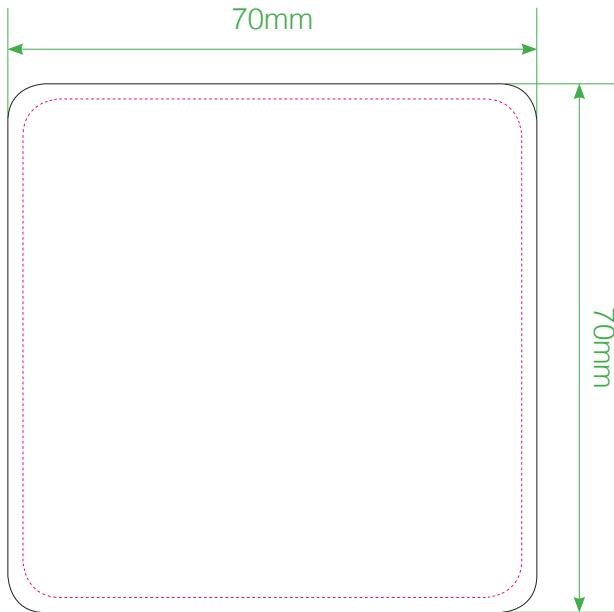

# Branded Plate Wooden Table Top Menu Holder Block

**CATER SIGNS**

———— artwork area

----- content safe area  
(keep logos and text within this area)