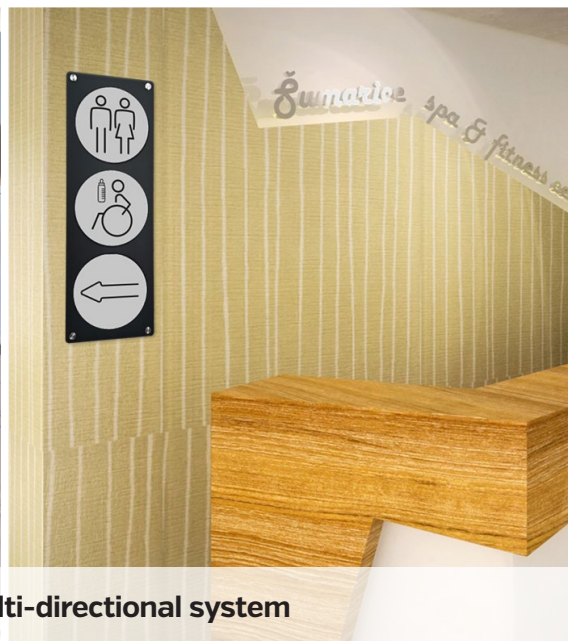

# Catersigns: Washroom Door & Directional Sign System

Shown with Stainless Steel stand-off wall mounts

Can be positioned portrait or landscape, or stacked to create a multi-directional system

## PREMIUM CONTEMPORARY RANGE OF LASER-CUT MOUNTING PLAQUES AND MATCHING 150MM DOOR SYMBOLS

Ideal for bars, cafes, hotels, restaurants, offices and other leisure establishments to offer a simple yet stylish directional wayfinding system.

## 150mm Washroom Door Symbols

Easy-peel high-tack adhesive backing for easy application.

Durable and long-lasting, suitable for indoor and outdoor use.

150mm diameter disc.

Engraved 1.8mm thick Smooth Laser Laminated material.