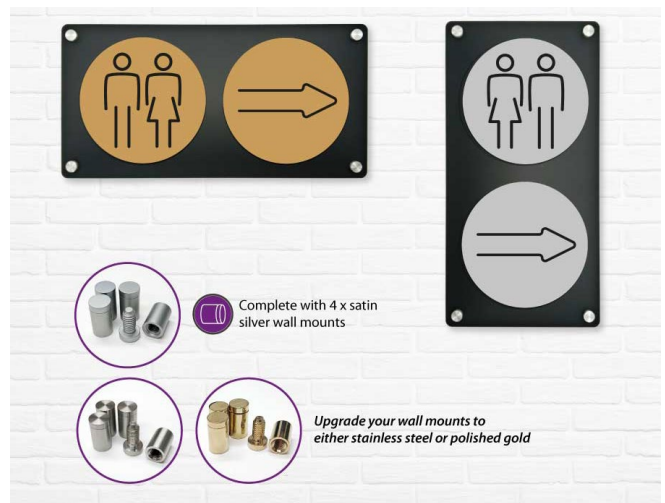

# Catersigns: Washroom Door & Directional Sign System

Shown with Stainless Steel stand-off wall mounts

Can be positioned portrait or landscape, or stacked to create a multi-directional system

## 150mm Washroom Door Symbols

Easy-peel high-tack adhesive backing for easy application.

Durable and long-lasting, suitable for indoor and outdoor use.

150mm diameter disc.

Engraved 1.8mm thick Smooth Laser Laminated material.

Shown with stainless steel wall mounts

**3 DISC  
PLAQUE**  
£ **26**.00  
Exc. VAT

**CSL03996**- 3 Symbol wall mounted directional plaque - **Discs Sold Separately**

**PROJECTING  
PLAQUE**  
£ **15**.00  
Exc. VAT

**CSL03997**- Projecting Toilet Door Sign - **Discs Sold Separately**

Complete with 4 x satin silver wall mounts

Upgrade your wall mounts to either stainless steel or polished gold

2 & 3 Disc plaques can be mounted in portrait or landscape format to fit your space as required.