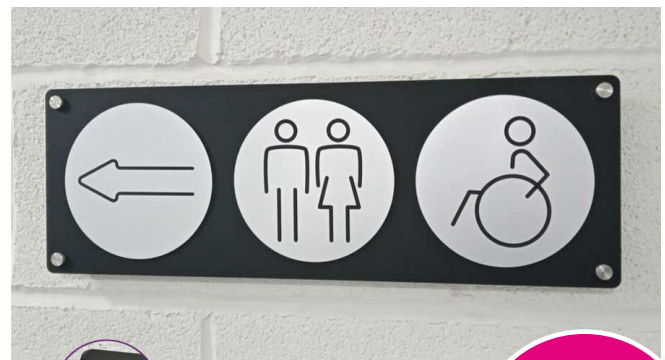

Shown with stainless steel wall mounts

**3 DISC
PLAQUE**
£ **26**.00
Exc. VAT