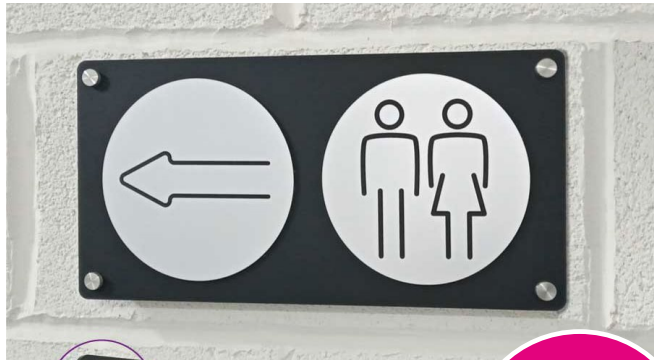

Mounting Plaques & Projecting Sign

Shown with stainless steel wall mounts

**2 DISC
PLAQUE**
£ **22**.00
Exc. VAT